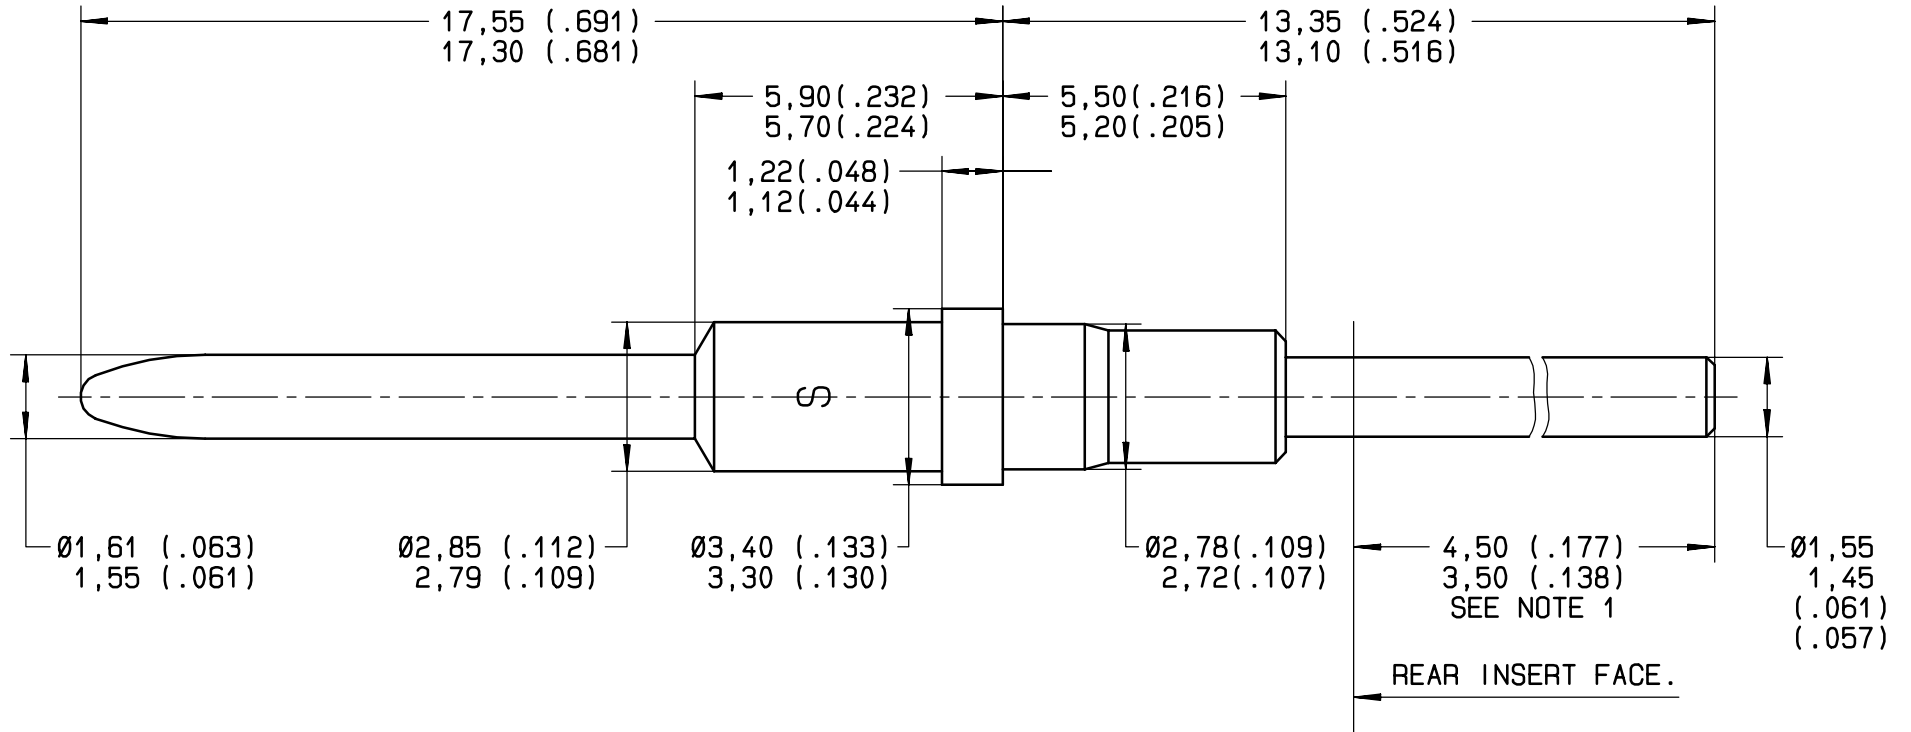

Series  
MPX

SIZE 16 REAR RELEASE. REAR REMOVABLE  
PC POST PIN CONTACT

Issue:  
20/04/99

Page  
1 / 1

MATERIAL:  
LEADED NICKEL COPPER C97  
FINISH:  
.00005 INCH OF GOLD PER MIL-G-45204 TYPE I OR II, GRADE C OR D, CLASS1 OVER NICKEL PER QQ-N-290  
INSERTION/EXTRACTION TOOL: M81969/1-03 (RADIALL 282546)

NOTE 1:  
FOR 1-126 AND 2-62T2 INSERTS, THE REAR EXTENSION DIMENSION IS: 5,05 (.199) / 4,05 (.159)

This information is given as an indication. In the continual goal to improve our products, we reserve the right to make any modifications judged necessary.